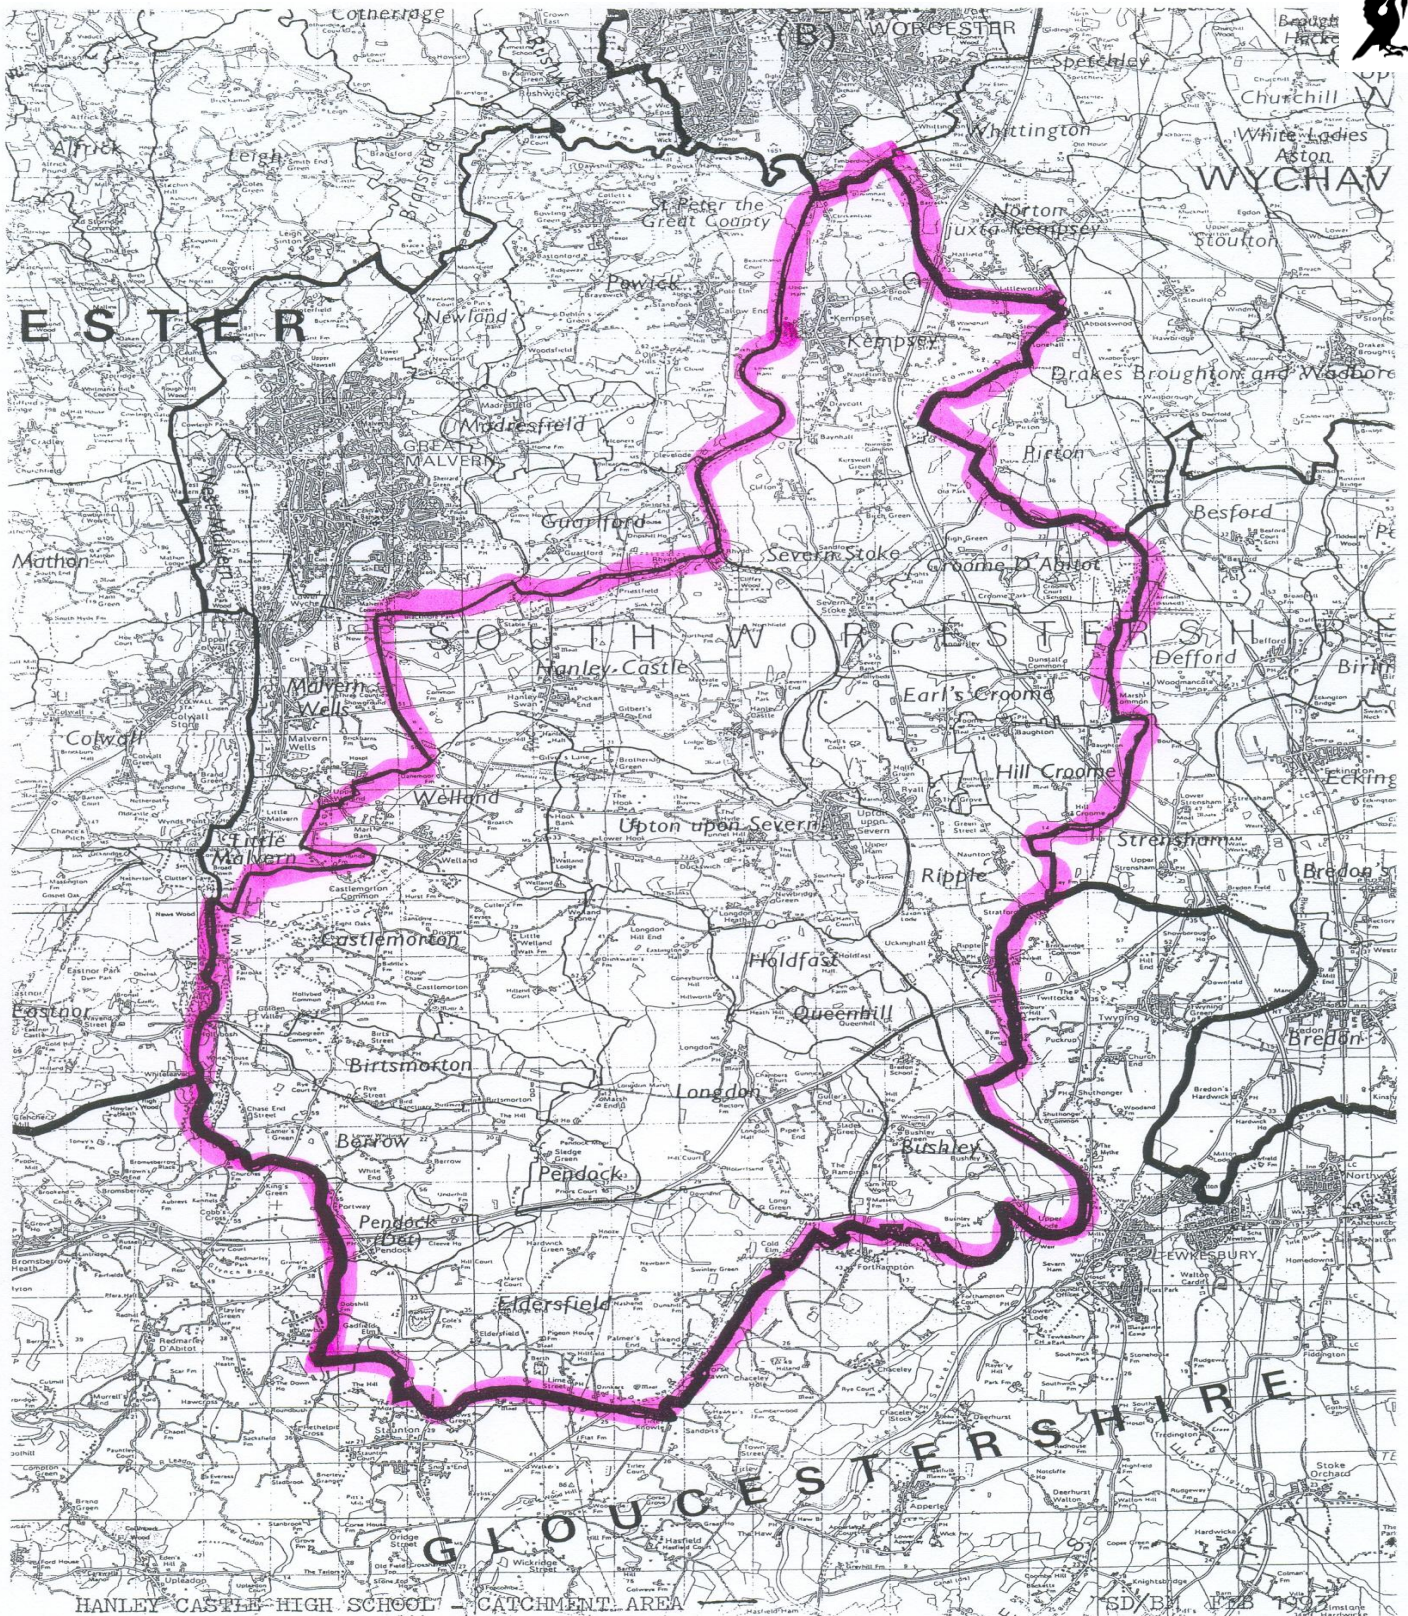

HANLEY CASTLE HIGH SCHOOL

Useful web site to visit:

<http://www.worcestershire.gov.uk/cms/education-and-learning/enjoy-and-achieve/school-information/school-search.aspx?Search=Postcode>

where you will be able to search by your postcode to find out which school is your catchment school.

Currently, students from as far afield as Tewkesbury, the Malverns, Worcester and Strensham are studying at Hanley Castle High School.